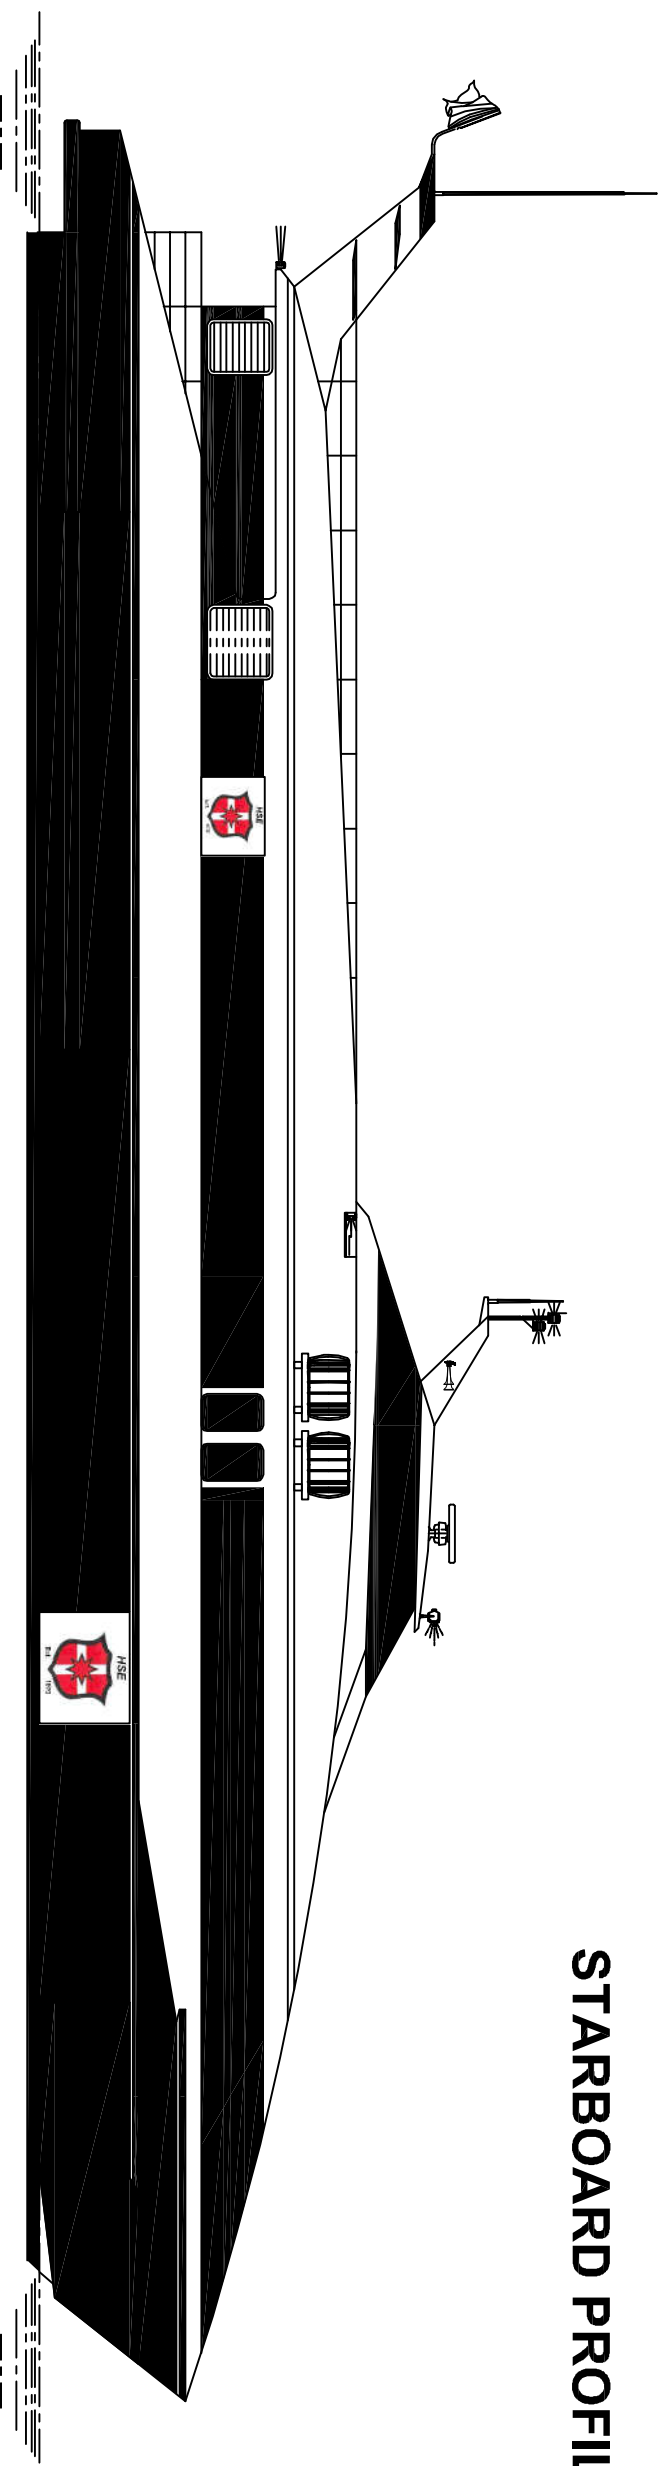

STARBOARD PROFILE:

HSE 3600 ALUM CAT PLATFORM TRANSIT PAX. PROTECTED WATERS SERVICE

PRELIM CONCEPT ONLY
HSE 3600 ALUM CAT

			
VESSEL ALUMINIUM PAX-CATAMARAN			
TITLE DRAFT-PROFILE			
SCALE	NTS	CHECKED	APPROD
DATE	290109	DRAWN	HSE
DWG No HSE4200CAT			
		HONGKONG SHIPWAY & ENGINEERING CO., LTD. 10/F, 283 HONGKONG STREET, HONGKONG Email: sales@hsewoodship.com www.hsewoodship.com	